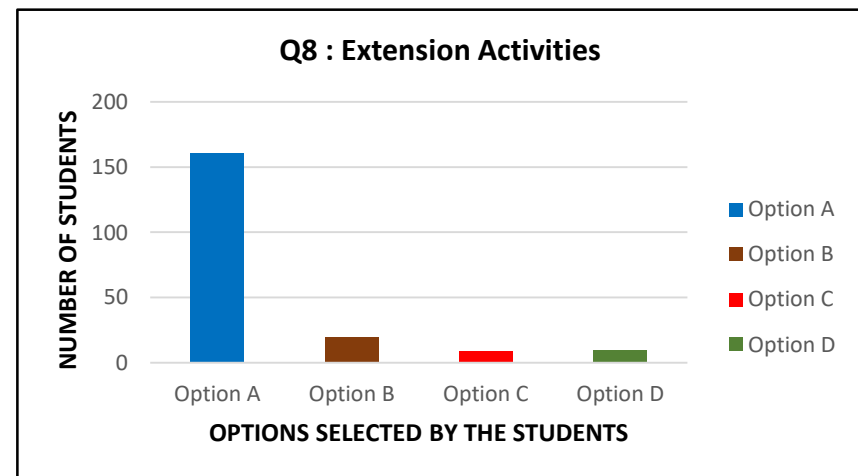

Mahatma Gandhi Vidyamandir's
Arts, Science and Commerce College, Harsul

ANALYSIS OF STUDENTS SATISFACTION SURVEY (SSS) FOR THE YEAR 2018-19

QUESTIONWISE ANALYSIS OF ALL THE FEEDBACK SHEETS
GRAPHICAL PRESENTATION