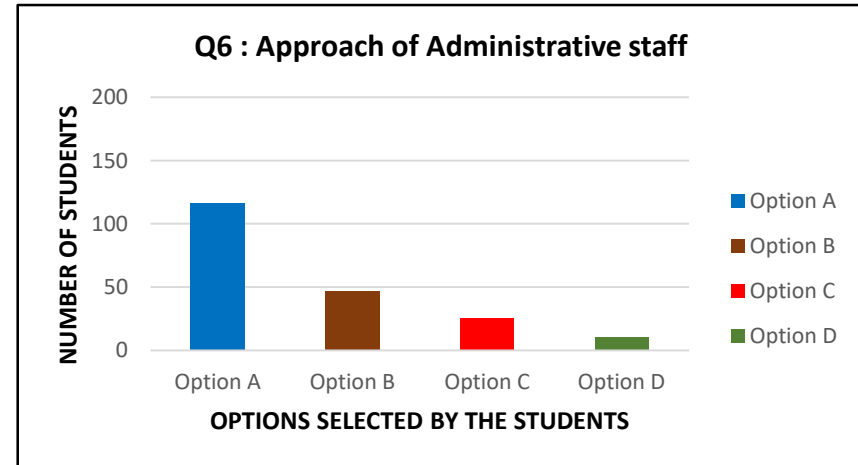

Mahatma Gandhi Vidyamandir's
Arts, Science and Commerce College, Harsul

ANALYSIS OF STUDENTS SATISFACTION SURVEY (SSS) FOR THE YEAR 2018-19

QUESTIONWISE ANALYSIS OF ALL THE FEEDBACK SHEETS
GRAPHICAL PRESENTATION