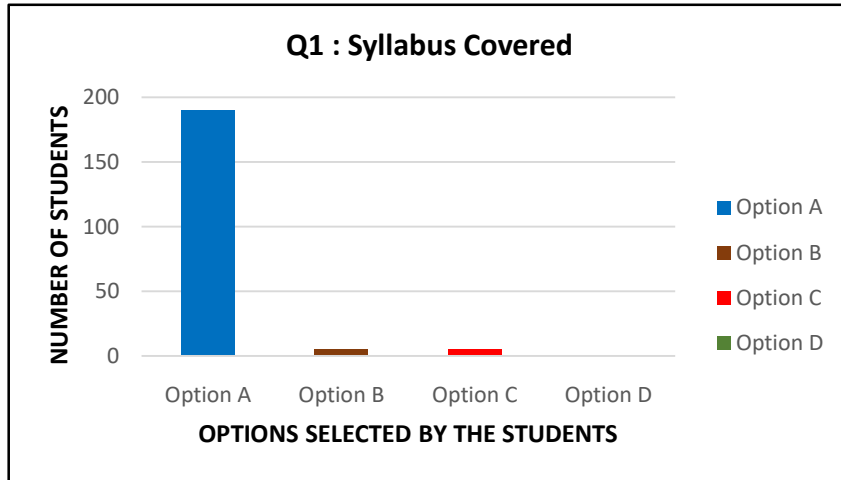

Mahatma Gandhi Vidyamandir's
Arts, Science and Commerce College, Harsul

ANALYSIS OF STUDENTS SATISFACTION SURVEY (SSS) FOR THE YEAR 2018-19

QUESTIONWISE ANALYSIS OF ALL THE FEEDBACK SHEETS
GRAPHICAL PRESENTATION