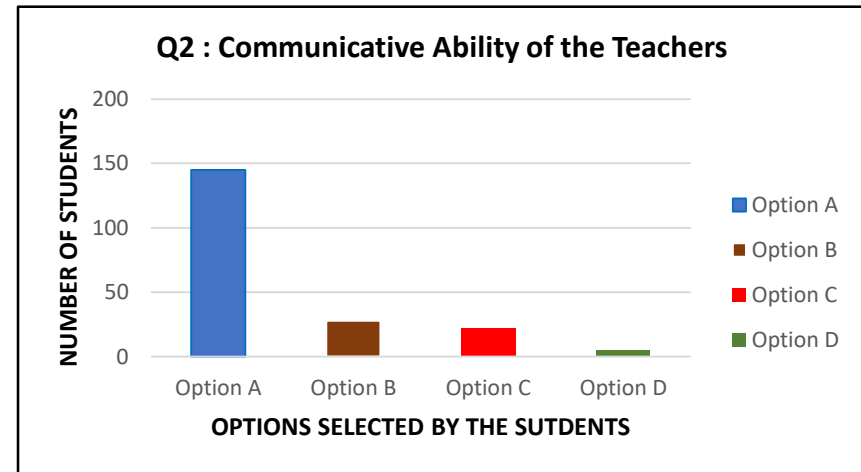

Mahatma Gandhi Vidyamandir's
Arts, Science and Commerce College, Harsul

ANALYSIS OF STUDENTS SATISFACTION SURVEY (SSS) FOR THE YEAR 2018-19

QUESTIONWISE ANALYSIS OF ALL THE FEEDBACK SHEETS
GRAPHICAL PRESENTATION