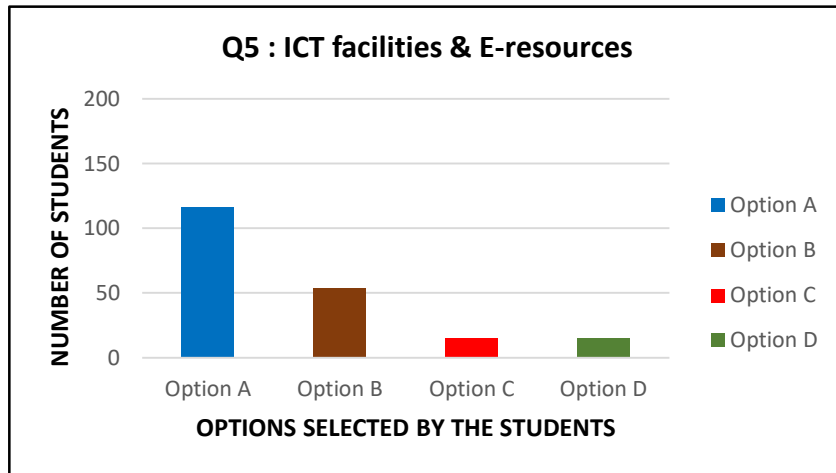

Mahatma Gandhi Vidyamandir's
Arts, Science and Commerce College, Harsul

ANALYSIS OF STUDENTS SATISFACTION SURVEY (SSS) FOR THE YEAR 2018-19

QUESTIONWISE ANALYSIS OF ALL THE FEEDBACK SHEETS
GRAPHICAL PRESENTATION