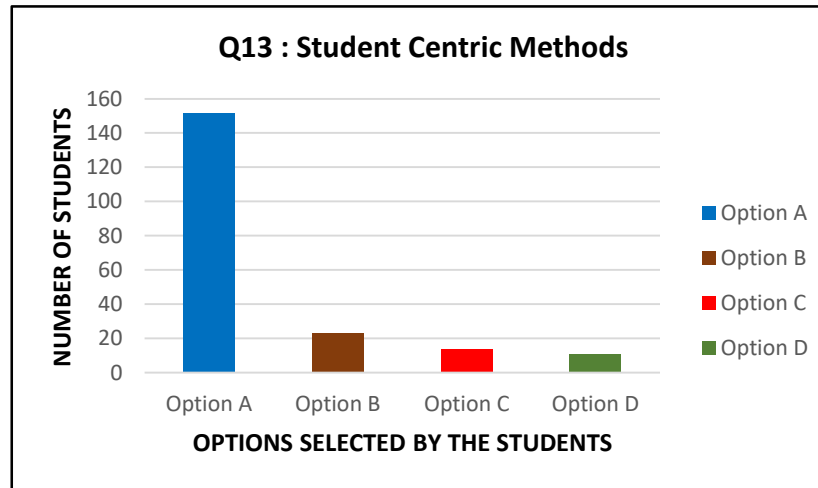

QUESTIONWISE ANALYSIS OF ALL THE FEEDBACK SHEETS
GRAPHICAL PRESENTATION