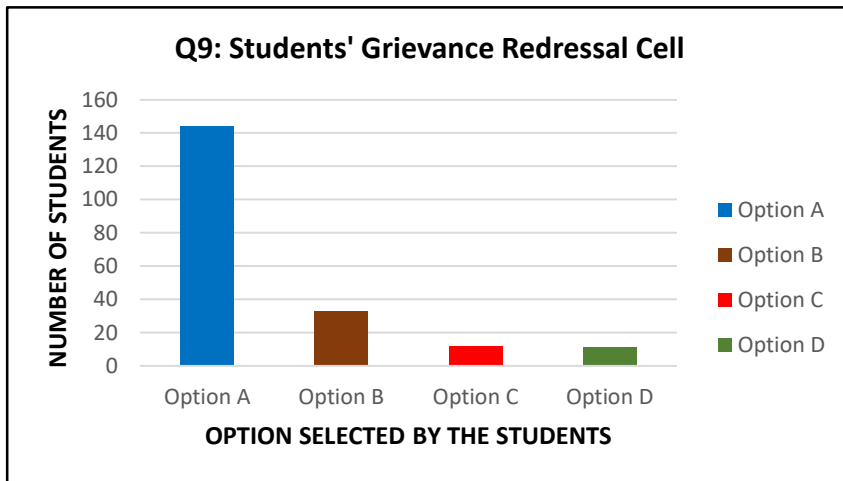

**Mahatma Gandhi Vidyamandir's
Arts, Science and Commerce College, Harsul**

ANALYSIS OF STUDENTS SATISFACTION SURVEY (SSS) FOR THE YEAR 2018-19

**QUESTIONWISE ANALYSIS OF ALL THE FEEDBACK SHEETS
GRAPHICAL PRESENTATION**