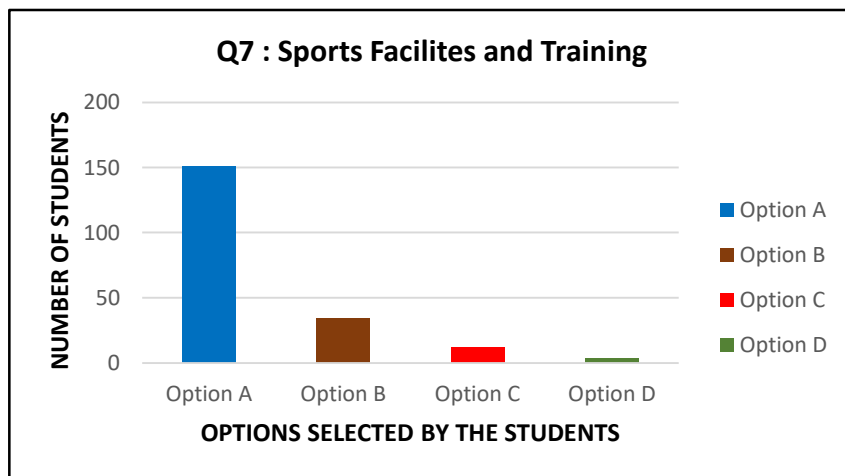

Mahatma Gandhi Vidyamandir's
Arts, Science and Commerce College, Harsul

ANALYSIS OF STUDENTS SATISFACTION SURVEY (SSS) FOR THE YEAR 2018-19

QUESTIONWISE ANALYSIS OF ALL THE FEEDBACK SHEETS
GRAPHICAL PRESENTATION