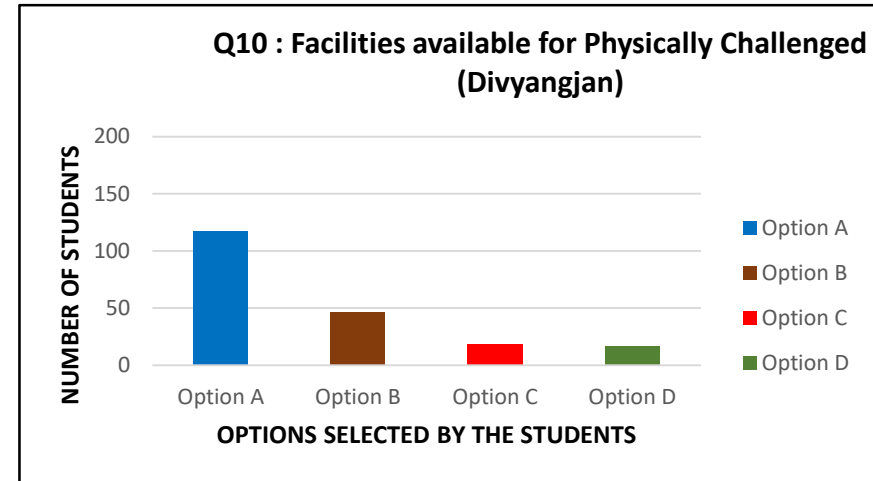

**Mahatma Gandhi Vidyamandir's
Arts, Science and Commerce College, Harsul**

ANALYSIS OF STUDENTS SATISFACTION SURVEY (SSS) FOR THE YEAR 2018-19

**QUESTIONWISE ANALYSIS OF ALL THE FEEDBACK SHEETS
GRAPHICAL PRESENTATION**