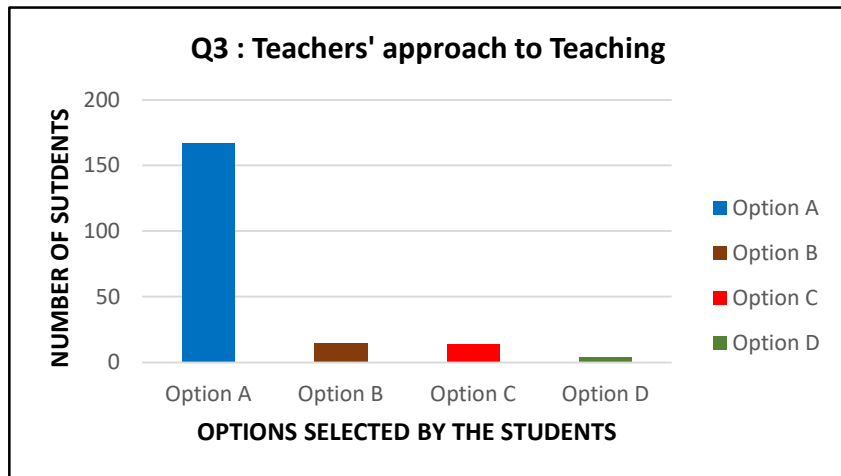

Mahatma Gandhi Vidyamandir's
Arts, Science and Commerce College, Harsul

ANALYSIS OF STUDENTS SATISFACTION SURVEY (SSS) FOR THE YEAR 2018-19

QUESTIONWISE ANALYSIS OF ALL THE FEEDBACK SHEETS
GRAPHICAL PRESENTATION