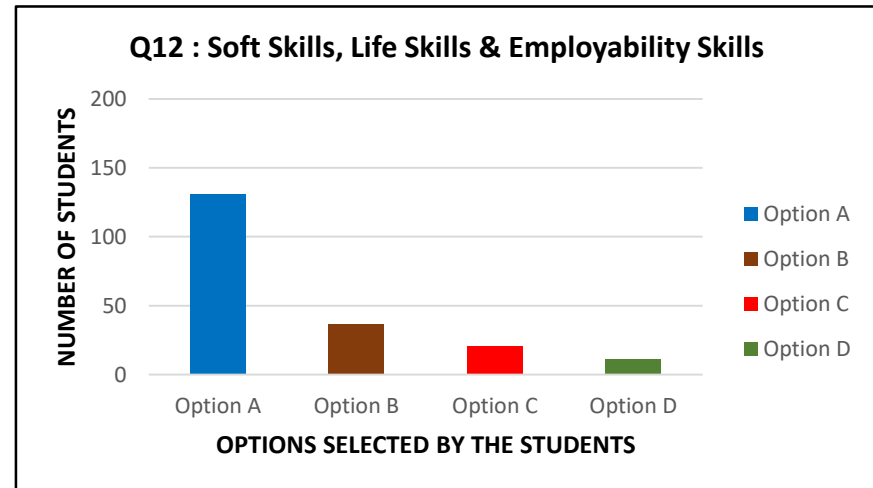

**Mahatma Gandhi Vidyamandir's
Arts, Science and Commerce College, Harsul**

ANALYSIS OF STUDENTS SATISFACTION SURVEY (SSS) FOR THE YEAR 2018-19

**QUESTIONWISE ANALYSIS OF ALL THE FEEDBACK SHEETS
GRAPHICAL PRESENTATION**