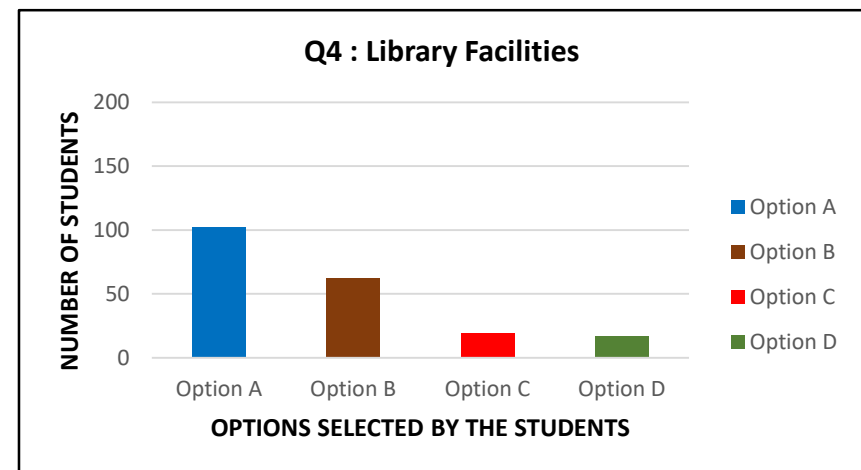

Mahatma Gandhi Vidyamandir's
Arts, Science and Commerce College, Harsul

ANALYSIS OF STUDENTS SATISFACTION SURVEY (SSS) FOR THE YEAR 2018-19

QUESTIONWISE ANALYSIS OF ALL THE FEEDBACK SHEETS
GRAPHICAL PRESENTATION